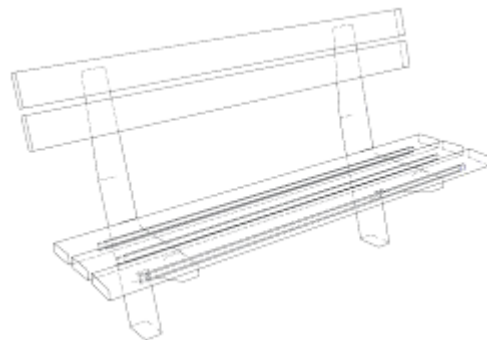

Our range offers benches with or without back support, picnic sets with two benches and picnic sets with four benches. In order to ensure a proper load bearing capacity, the planks are produced with a galvanised steel support strip.

Durable & Environmentally friendly

KLP® Bench - with back support

Dimensions : 180 x 45 cm
Colour planks : black and brown

KLP® Bench Planks

Dimensions : 12 x 4 x 180 cm
Colour : black and brown

Dimensions : 10 x 5 x 200 cm
Colour : black and brown