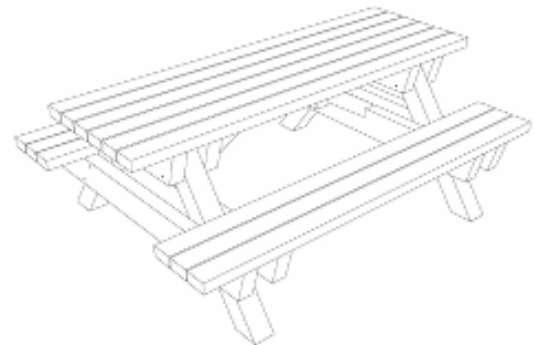

Our range offers benches with or without back support, picnic sets with two benches and picnic sets with four benches. In order to ensure a proper load bearing capacity, the planks are produced with a galvanised steel support strip.

Durable & Environmentally friendly

KLP® Bench - with back support

Dimensions : 180 x 45 cm
Colour planks : black and brown

KLP® Bench Planks

Dimensions : 12 x 4 x 180 cm
Colour : black and brown

Dimensions : 10 x 5 x 200 cm
Colour : black and brown