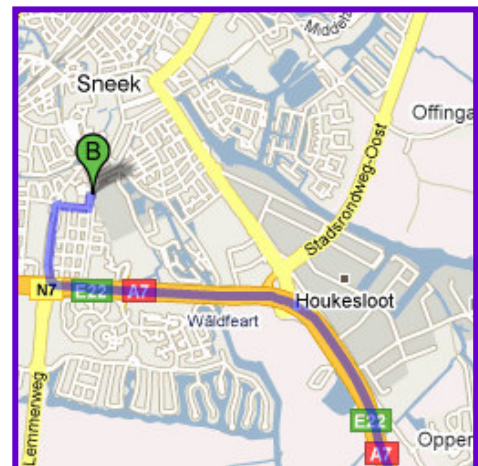

Directions

Lankhorst | Sneek bv
www.lankhorsteuronete.com

Visiting address:

Sjarke Torenstraat 1
8607 CS Sneek

Address:

Prinsengracht 2
8607 AD Sneek

Postal address:

P.O. Box 203
8600 AD Sneek

Delivery address:

Selfhelpweg 14
8607 AB Sneek

Coming from Amsterdam / Afsluitdijk (A7):

Auto highway A7 towards Groningen
Follow this road until the exit Lemmerweg, turn left
At the roundabout turn right
After about 100 meters turn left
Lankhorst is on your right

Coming from Heerenveen / Joure (A7):

Auto highway A7 towards Amsterdam
At the traffic lights turn left towards Amsterdam
Follow this road until the exit Lemmerweg, turn right
At the roundabout turn right
After about 100 meters turn left
Lankhorst is on your right

Coming from Leeuwarden (N354):

Auto highway A7 towards Amsterdam
When you reach Sneek turn left at the roundabout (Stadsrondweg-Oost)
Follow this road until the exit Lemmerweg, turn right
At the roundabout turn right
After about 100 meters turn left
Lankhorst is on your right