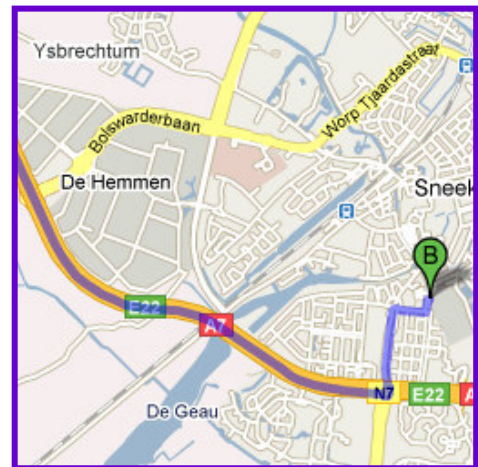

Directions

Lankhorst | Sneek bv
www.lankhorsteuronete.com

Visiting address:

Sjarke Torenstraat 1
8607 CS Sneek

Address:

Prinsengracht 2
8607 AD Sneek

Postal address:

P.O. Box 203
8600 AD Sneek

Delivery address:

Selfhelpweg 14
8607 AB Sneek

Coming from Amsterdam / Afsluitdijk (A7):

Auto highway A7 towards Groningen
Follow this road until the exit Lemmerweg, turn left
At the roundabout turn right
After about 100 meters turn left
Lankhorst is on your right

Coming from Heerenveen / Joure (A7):

Auto highway A7 towards Amsterdam
At the traffic lights turn left towards Amsterdam
Follow this road until the exit Lemmerweg, turn right
At the roundabout turn right
After about 100 meters turn left
Lankhorst is on your right

Coming from Leeuwarden (N354):

Auto highway A7 towards Amsterdam
When you reach Sneek turn left at the roundabout (Stadsrondweg-Oost)
Follow this road until the exit Lemmerweg, turn right
At the roundabout turn right
After about 100 meters turn left
Lankhorst is on your right