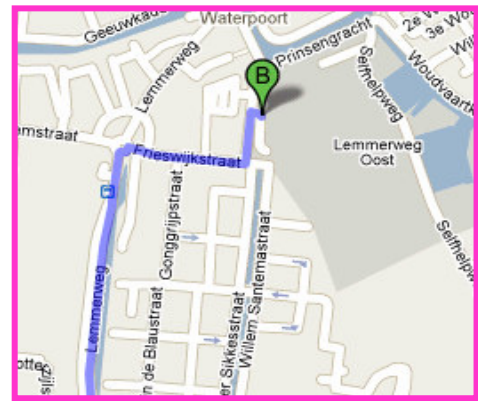

Directions

Lankhorst | Sneek bv
www.lankhorsteuronete.com

Visiting address:

Sjarke Torenstraat 1
8607 CS Sneek

Address:

Prinsengracht 2
8607 AD Sneek

Postal address:

P.O. Box 203
8600 AD Sneek

Delivery address:

Selfhelpweg 14
8607 AB Sneek

Coming from Amsterdam / Afsluitdijk (A7):

Auto highway A7 towards Groningen
Follow this road until the exit Lemmerweg, turn left
At the roundabout turn right
After about 100 meters turn left
Lankhorst is on your right

Coming from Heerenveen / Joure (A7):

Auto highway A7 towards Amsterdam
At the traffic lights turn left towards Amsterdam
Follow this road until the exit Lemmerweg, turn right
At the roundabout turn right
After about 100 meters turn left
Lankhorst is on your right

Coming from Leeuwarden (N354):

Auto highway A7 towards Amsterdam
When you reach Sneek turn left at the roundabout (Stadsrondweg-Oost)
Follow this road until the exit Lemmerweg, turn right
At the roundabout turn right
After about 100 meters turn left
Lankhorst is on your right